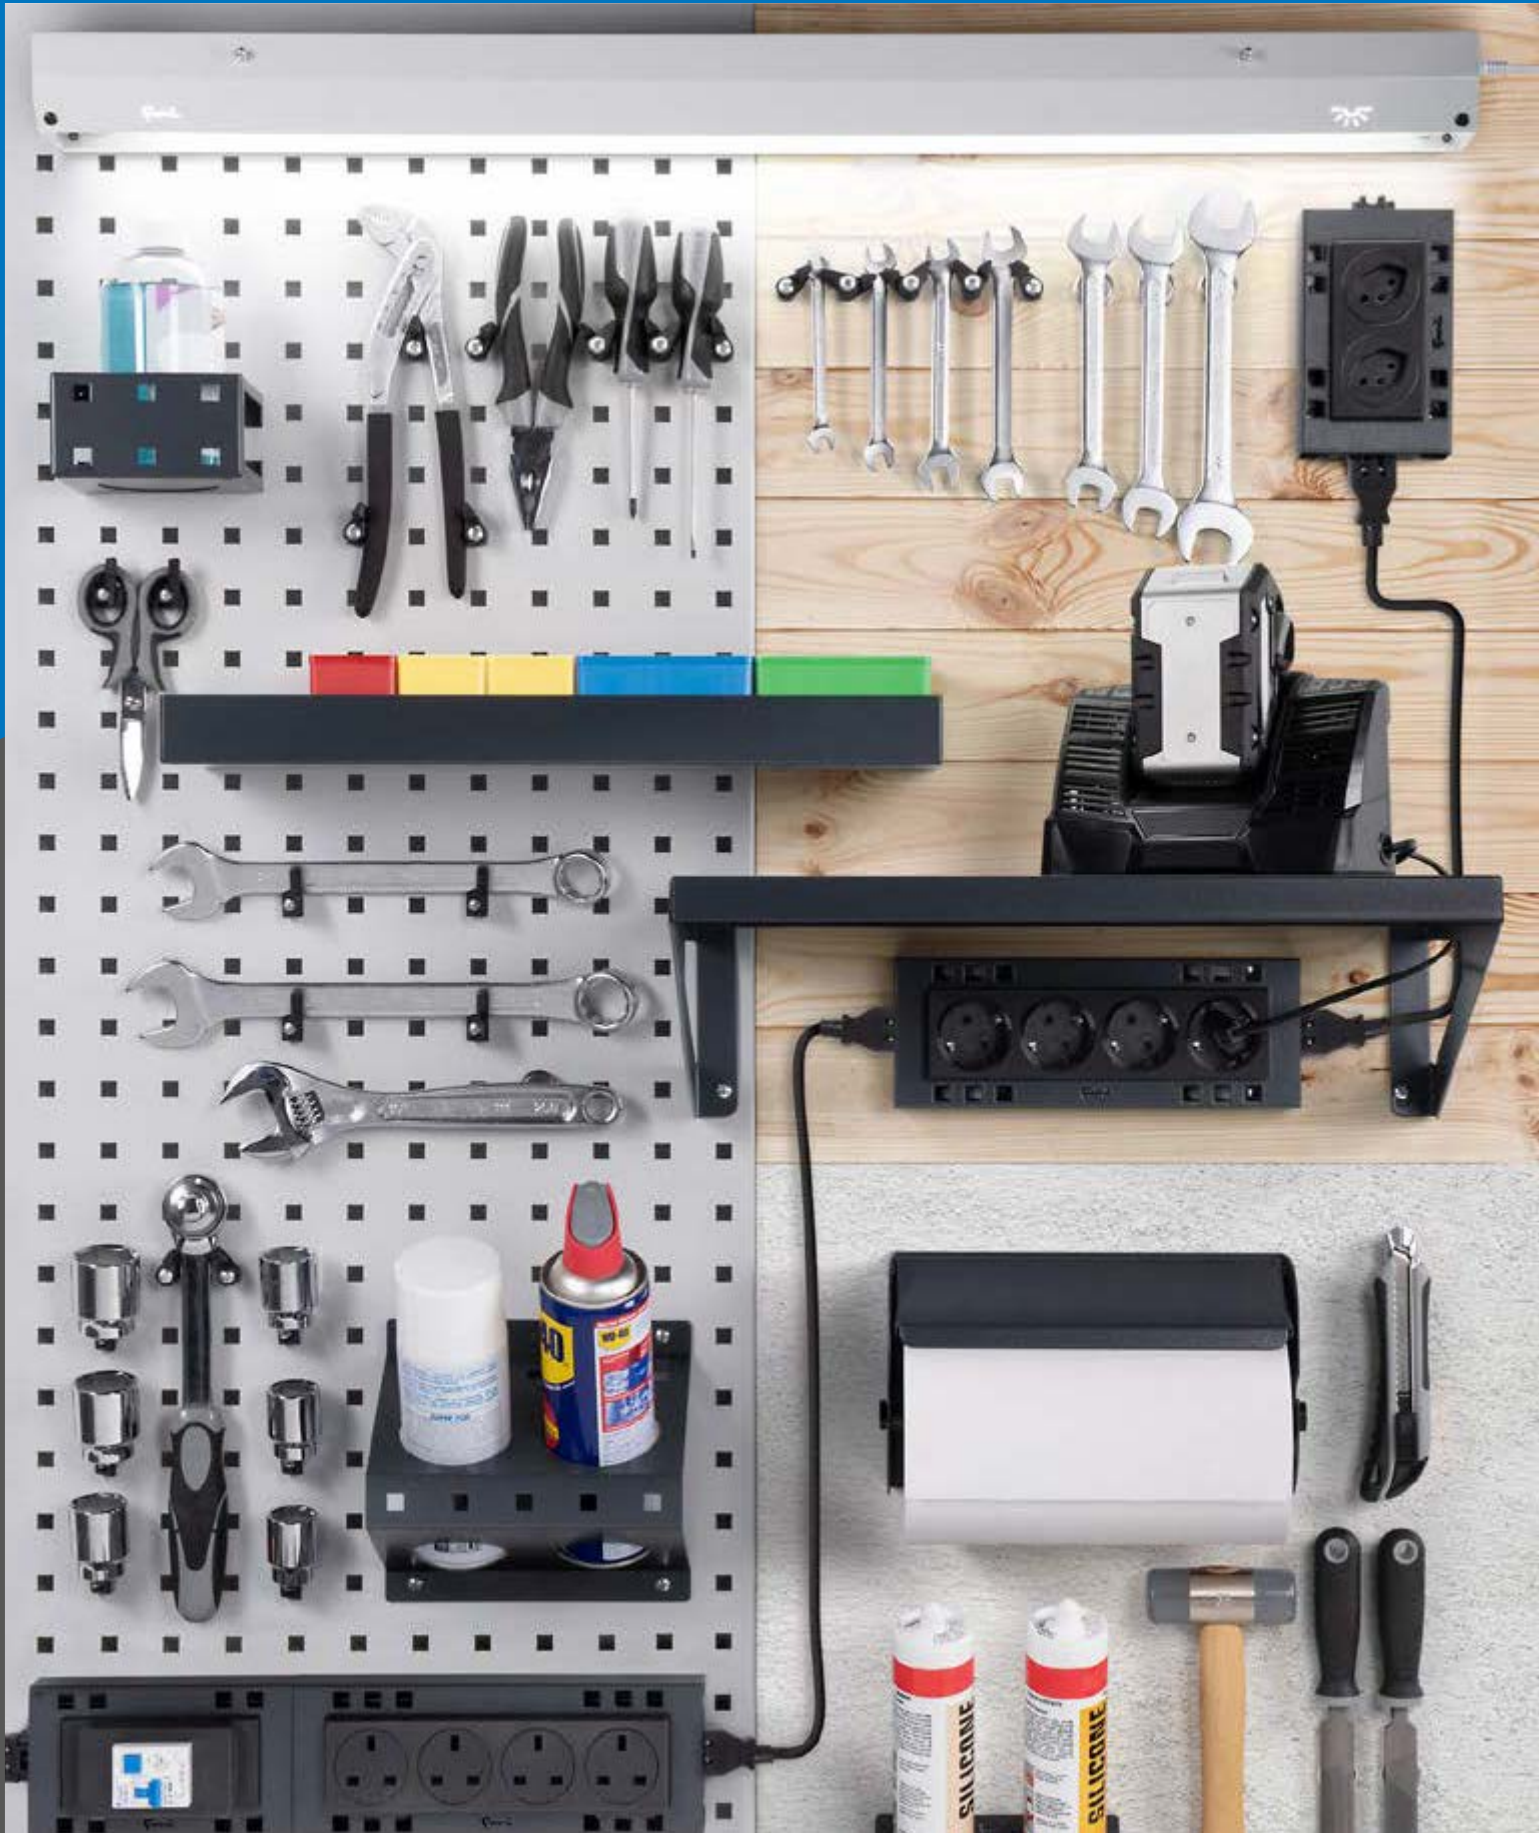

**UNIPOK  
THE BLOCK**

**PIKPAD  
IRON TEAM**

**TOOL ORGANIZER  
PRO SERIES**

**MOUNTING ON WOOD**

**MOUNTING ON PERFORATED PANEL**

**WALL-MOUNTED**

**FASTENING SET FOR WOOD AND PERFORATED PANEL INCLUDED**

**SMALL REVERSIBLE SHELF**