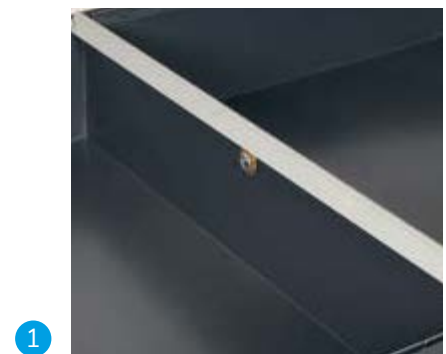

see page 364

Drums not included

Example of tank coupling:

1. Tank coupling kit (made up of a drip-catcher galvanised steel profile and a manifold with two gaskets)
2. Kit with 2 caps with gaskets

LOAD CAPACITY