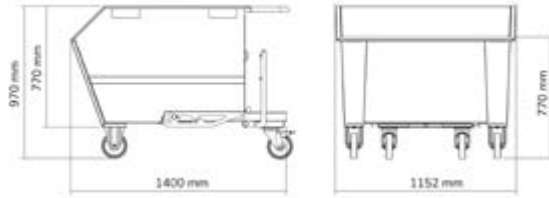

## TIPPABLE BUCKETS

750 L CAPACITY TILTING SCRAP BUCKET CONFIGURED FOR GRILLE AND TAP

ART.	W mm	D mm	H mm	L	KG	Wheels						RAL
						Ø mm	h mm	material	KG wheel set	↻	⌵	
FAXEPR075060039	1400	1152	970	750	1350	160	200	Nylon	1050	2	2	7016