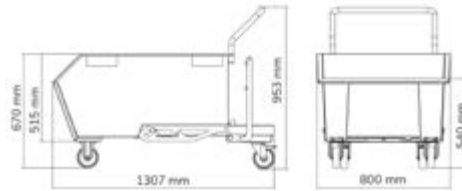

## TIPPABLE BUCKETS

300 L CAPACITY TILTING SCRAP BUCKET CONFIGURED FOR GRILLE AND TAP

ART.	W mm	D mm	H mm	L	KG	Wheels						RAL
						Ø mm	h mm	material	KG wheel set	☞	☛	
FAXEPR030060039	1307	800	953	300	600	125	155	Nylon	825	2	2	7016