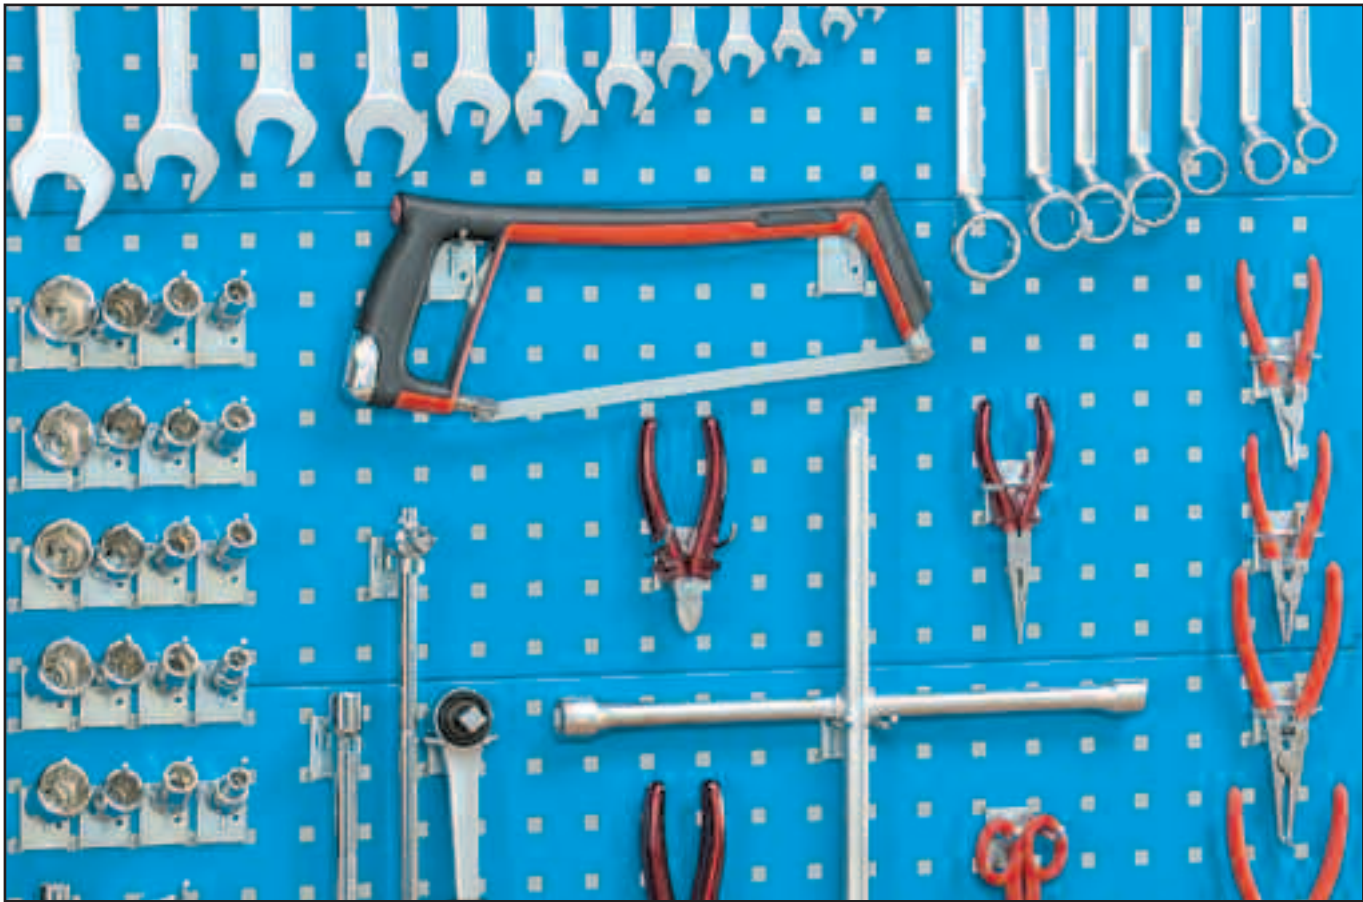

Partitioning material

Blue colour codes refer to package boxes.

Sets of hooks and boxes

Set of four boxes size 1 complete with bracket for connection to the perforated-back panels dim. 450x160x75 mm h

Order no. grey	Order no. green	Order no. red	Order no. blue	Order no. yellow
F BL 9504 00 01	F BL 9504 00 02	F BL 9504 00 03	F BL 9504 00 04	F BL 9504 00 05

Set of three boxes size 2 complete with bracket for connection to the perforated back panels dim. 450x230x130 mm h

Order no. grey	Order no. green	Order no. red	Order no. blue	Order no. yellow
F BL 9507 00 01	F BL 9507 00 02	F BL 9507 00 03	F BL 9507 00 04	F BL 9507 00 05

Set of 6 hooks (tools excluded) including:

- no. 2 CMV 10022
- no. 1 CMV 10003
- no. 1 CMV 10036
- no. 2 CMV 10001

Order no. galvanised
F BL 9508 00 99