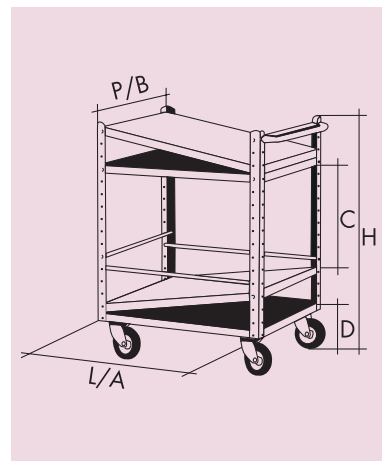

SERIES FCR TROLLEYS

MODULAR TROLLEYS

Trolley with brakes

Order no. F CR 0071 00 04 dim. 840x590x955h mm

Trolley with brakes

Order no. F CR 0071 01 04 dim. 840x590x955h mm

Supplied with:
1 container red
order no. F PL 8951 00 03
1 container yellow
order no. F PL 8951 00 05

Trolley with brakes

Order no. F CR 0071 02 04 dim. 840x590x955h mm

Supplied with:
2 containers red
order no. F PM 6551 00 03
2 containers yellow
order no. F PM 6551 00 05

The trolleys are supplied standard with rubber wheels

Standard colour

blue RAL 5012

	Trolley with brakes	Overall dimensions	Internal dimensions	Wheel Ø mm	Height of top D mm	Load C.ty p.u.d. Kg
	Order no.	LxDxH mm	AxBxC mm			
	F CR 0071 00 04	840x590x955	680x570x415	125	183	300
	F CR 0071 01 04	840x590x955	680x570x415	125	183	300
	F CR 0071 02 04	840x590x955	680x570x415	125	183	300