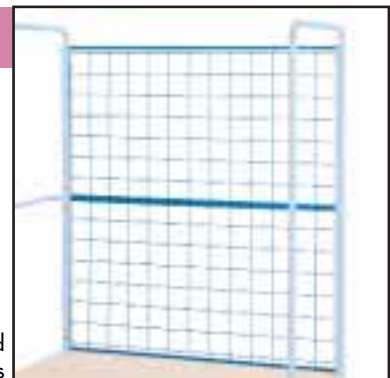

Meshes for fronts

Order no. Meshes for fronts		
F CK 0625 00 04		
Dimensions LxH mm	Mesh hole LxH mm	For trolleys dim. mm
684x1405	100x100	1425x825

Single item delivered with 4 clamps

Meshes for sides

Order no. Meshes for sides		
F CK 0700 00 04		
Dimensions LxH mm	Mesh hole LxH mm	For trolleys dim. mm
1280x1405	100x100	1425x825

Two items delivered with 8 clamps and bolts

Fork lift base

Order no. Fork lift base	Dimensions LxPxH mm
F CI 0960 00 04	238x815x70

Suitable for:

- steel and wooden bases with 150 mm diameter castors
- or 160/200 mm diameter castors with or without brakes.