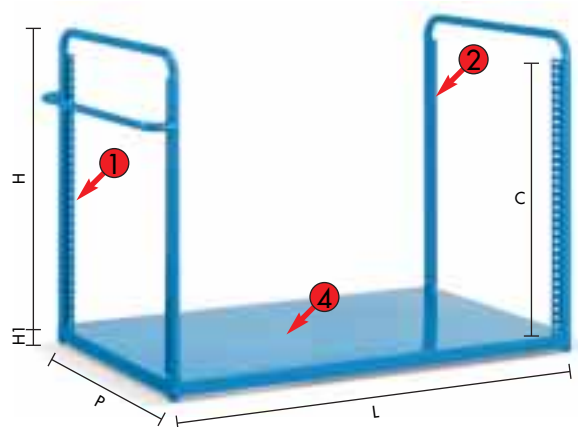

SERIES FCI TROLLEYS

Components for trolleys 1425x825 mm

Standard colour

blue RAL 5012

L = 1425 mm  
P = 825 mm  
H = 915 mm  
H1 = 43 mm  
C = 850 mm

Reference	Order no. Side frame with handle	Dimensions mm
1	F CI 0605 00 04	821x105x970 h
Reference	Order no. Base with wooden plate	Dimensions mm
3	F CE N256 00 04	1345x825x56 h

Reference	Order no. Side frame	Dimensions mm
2	F CI 0615 00 04	821x30x970 h
Reference	Order no. Base with steel plate	Dimensions mm
4	F CE N255 00 04	1345x825x56 h

Wheels Ø 160 - 200 mm

**No-smear rubber**

Ø mm	Swivel wheel with brake	D mm	Charge of trolley with 4 wheels:	Ø mm	Fixed wheel	D mm
160	C RG DPH25 160	204		500 Kg	160	C RG BPH25 160

**Elastic rubber**

Ø mm	Swivel wheel with brake	D mm	Charge of trolley with 4 wheels:	Ø mm	Fixed wheel	D mm
160	C RG DCE15 160	204		500 Kg	160	C RG BCE15 160

**Nylon**

Ø mm	Swivel wheel with brake	D mm	Charge of trolley with 4 wheels:	Ø mm	Fixed wheel	D mm
160	C RN DAD04 160	204		500 Kg	160	C RN BAD04 160

**Polyurethane**

Ø mm	Swivel wheel with brake	D mm	Charge of trolley with 4 wheels:	Ø mm	Fixed wheel	D mm
160	C RN DDD44 160	204		500 Kg	160	C RN BDD44 160