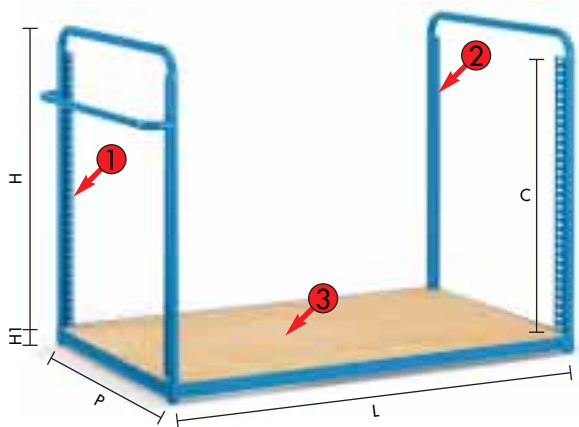

SERIES FCI TROLLEYS

Components for trolleys 1425x825 mm

Standard colour

blue RAL 5012

L = 1425 mm  
P = 825 mm  
H = 915 mm  
H1 = 43 mm  
C = 850 mm

Reference	Order no. Side frame with handle	Dimensions mm
1	F CI 0605 00 04	821x105x970 h
Reference	Order no. Base with wooden plate	Dimensions mm
3	F CE N256 00 04	1345x825x56 h

Reference	Order no. Side frame	Dimensions mm
2	F CI 0615 00 04	821x30x970 h
Reference	Order no. Base with steel plate	Dimensions mm
4	F CE N255 00 04	1345x825x56 h

Wheels Ø 160 - 200 mm

**No-smear rubber**

Ø mm	Swivel wheel with brake	D mm	Charge of trolley with 4 wheels:	Ø mm	Fixed wheel	D mm
160	C RG DPH25 160	204		500 Kg	160	C RG BPH25 160

**Elastic rubber**

Ø mm	Swivel wheel with brake	D mm	Charge of trolley with 4 wheels:	Ø mm	Fixed wheel	D mm
160	C RG DCE15 160	204		500 Kg	160	C RG BCE15 160

**Nylon**

Ø mm	Swivel wheel with brake	D mm	Charge of trolley with 4 wheels:	Ø mm	Fixed wheel	D mm
160	C RN DAD04 160	204		500 Kg	160	C RN BAD04 160

**Polyurethane**

Ø mm	Swivel wheel with brake	D mm	Charge of trolley with 4 wheels:	Ø mm	Fixed wheel	D mm
160	C RN DDD44 160	204		500 Kg	160	C RN BDD44 160