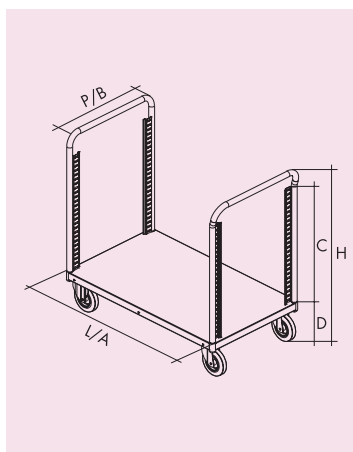

**SERIES FCI TROLLEYS**

MODULAR  
TROLLEYS

With removable mesh side

**Trolley without brakes** Order no. **F CI N256 04 04** dim. 1425x845x1200h mm

**Trolley with brakes** Order no. **F CI P256 04 04** dim. 1425x845x1200h mm

With removable mesh side

**Trolley without brakes** Order no. **F CI N255 04 04** dim. 1425x845x1200h mm

**Trolley with brakes** Order no. **F CI P255 04 04** dim. 1425x845x1200h mm

The trolleys are supplied standard with rubber wheels

Standard colour

**blue**  
**RAL 5012**

Trolley without brakes	Trolley with brakes	Overall dimensions LxDxH mm	Internal dimensions AxBxC mm	Wheel Ø mm	Height of top D mm	Load C.ty p.u.d. Kg
Order no.	Order no.					
<b>F CI N255 04 04</b>	<b>F CI P255 04 04</b>	1425x845x1200	1280x800x850	200	282	500
<b>F CI N256 04 04</b>	<b>F CI P256 04 04</b>	1425x845x1200	1280x800x850	200	282	500