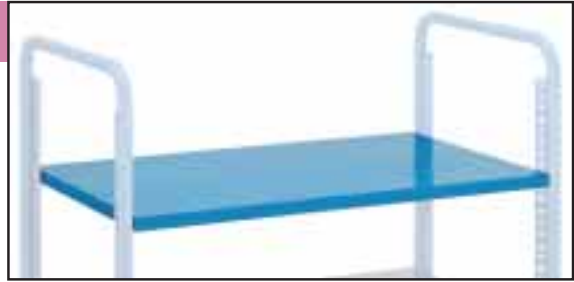

ACCESSORIES FOR TROLLEYS SERIES FCL

MODULAR TROLLEYS

Extra steel shelves

| Order no. Extra steel shelves | Dimensions LxPxH mm |  | For trolleys dim. mm |
|-------------------------------|---------------------|---|----------------------|
| F CF 0530 00 04 | 999x610x30 | 100 Kg | 1135x625 |
| Order no. Smooth rubber | Dimensions LxPxH mm |  | For trolleys dim. mm |
| F CF 0600 00 07 | - | - | 1135x625 |