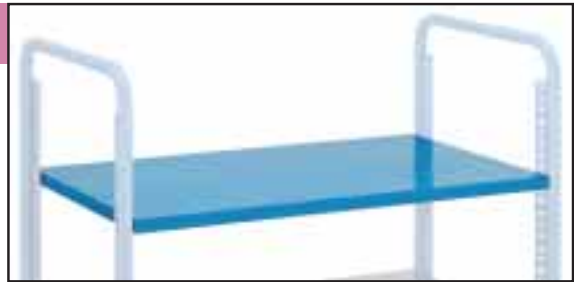

ACCESSORIES FOR TROLLEYS SERIES FCL

MODULAR
TROLLEYS

Extra steel shelves

Order no. Extra steel shelves	Dimensions LxPxH mm		For trolleys dim. mm
F CF 0510 00 04	799x510x30	100 Kg	945x525
Order no. Smooth rubber	Dimensions LxPxH mm		For trolleys dim. mm
F CF 0590 00 07	-	-	945x525

Extra wooden shelves

Order no. Extra wooden shelves	Dimensions LxPxH mm		For trolleys dim. mm
F CF 0560 00 04	795x500x20	100 Kg	945x525

Container retainers

Order no. Container retainers	Suitable for	Dimensions LxH mm	For trolleys dim. mm
F CF 0900 00 99	Steel shelves	795x60	945x525
F CF 0901 00 99	Wooden shelves	795x60	945x525
F CF 0902 00 99	Steel or wooden bases	795x60	945x525