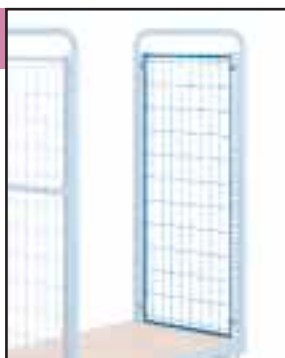

Order no. FCF 0902 00 99 can only be ordered with the base.

Extra wooden trays

Order no. Extra wooden trays	Dimensions LxPxH mm		For trolleys dim. mm
F CF 0800 00 04	795x510x65	100 Kg	945x525

Internal dimensions: 755x470x45 mm h

Meshes for fronts

Order no. Meshes for fronts		
F CL 0625 00 04		
Dimensions LxH mm	Mesh hole LxH mm	For trolleys dim. mm
384x1095	50x100	945x525

Single item delivered with 4 clamps

Meshes for sides

Order no. Meshes for sides		
F CL 0700 00 04		
Dimensions LxH mm	Mesh hole LxH mm	For trolleys dim. mm
800x1095	50x100	945x525