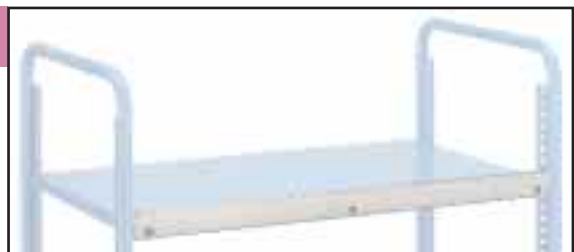

ACCESSORIES FOR TROLLEYS SERIES FCL

MODULAR
TROLLEYS

Extra steel shelves

Order no. Extra steel shelves	Dimensions LxPxH mm		For trolleys dim. mm
F CF 0510 00 04	799x510x30	100 Kg	945x525
Order no. Smooth rubber	Dimensions LxPxH mm		For trolleys dim. mm
F CF 0590 00 07	-	-	945x525

Extra wooden shelves

Order no. Extra wooden shelves	Dimensions LxPxH mm		For trolleys dim. mm
F CF 0560 00 04	795x500x20	100 Kg	945x525

Container retainers

Order no. Container retainers	Suitable for	Dimensions LxH mm	For trolleys dim. mm
F CF 0900 00 99	Steel shelves	795x60	945x525
F CF 0901 00 99	Wooden shelves	795x60	945x525
F CF 0902 00 99	Steel or wooden bases	795x60	945x525