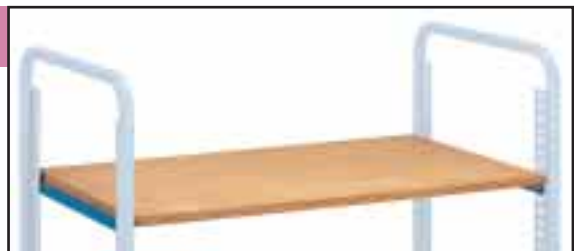

Extra wooden shelves

Order no. Extra wooden shelves	Dimensions LxPxH mm		For trolleys dim. mm
F CF 0560 00 04	795x500x20	100 Kg	945x525