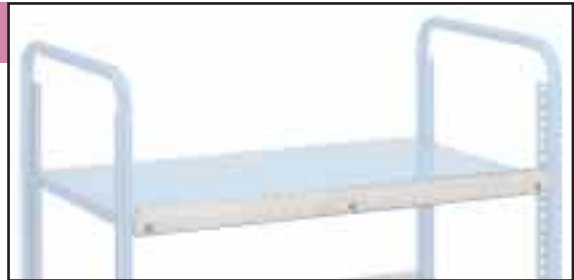

Container retainers

Order no. Container retainers	Suitable for	Dimensions LxH mm	For trolleys dim. mm
F CF 0900 00 99	Steel shelves	795x60	945x525
F CF 0901 00 99	Wooden shelves	795x60	945x525
F CF 0902 00 99	Steel or wooden bases	795x60	945x525

Order no. FCF 0902 00 99 can only be ordered with the base.