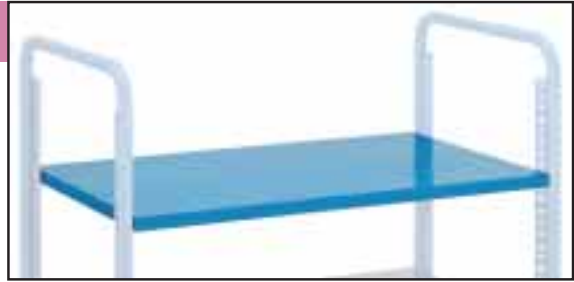

ACCESSORIES FOR TROLLEYS SERIES FCF

MODULAR
TROLLEYS

Extra steel shelves

Order no. Extra steel shelves	Dimensions LxPxH mm	 100 Kg	For trolleys dim. mm
F CF 0510 00 04	799x510x30		945x525
Order no. Smooth rubber	Dimensions LxPxH mm	 100 Kg	For trolleys dim. mm
F CF 0590 00 07	-	-	945x525

Extra wooden shelves

Order no. Extra wooden shelves	Dimensions LxPxH mm	 100 Kg	For trolleys dim. mm
F CF 0560 00 04	795x500x20		945x525

Container retainers

Order no. Container retainers	Suitable for	Dimensions LxH mm	For trolleys dim. mm
F CF 0900 00 99	Steel shelves	795x60	945x525
F CF 0901 00 99	Wooden shelves	795x60	945x525
F CF 0902 00 99	Steel or wooden bases	795x60	945x525