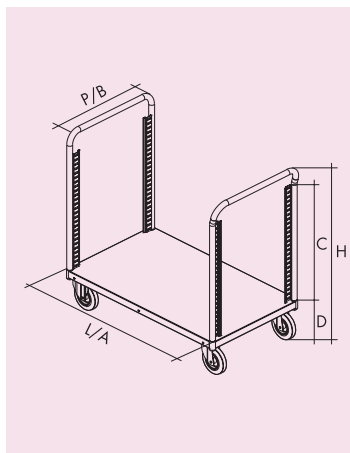

SERIES FCF TROLLEYS WITH WOODEN BASE

MODULAR TROLLEYS

Trolley without brakes
 Order no. **F CF G006 04 04** dim. 945x525x1045h mm
 Order no. **F CF G056 04 04** dim. 1135x625x1045h mm

Trolley with brakes
 Order no. **F CF H006 04 04** dim. 945x525x1045h mm
 Order no. **F CF H056 04 04** dim. 1135x625x1045h mm

Trolley without brakes
 Order no. **F CF G006 05 04** dim. 945x525x1045h mm
 Order no. **F CF G056 05 04** dim. 1135x625x1045h mm

Trolley with brakes
 Order no. **F CF H006 05 04** dim. 945x525x1045h mm
 Order no. **F CF H056 05 04** dim. 1135x625x1045h mm

Trolley without brakes
 Order no. **F CF G006 06 04** dim. 945x525x1045h mm
 Order no. **F CF G056 06 04** dim. 1135x625x1045h mm

Trolley with brakes
 Order no. **F CF H006 06 04** dim. 945x525x1045h mm
 Order no. **F CF H056 06 04** dim. 1135x625x1045h mm

The trolleys are supplied standard with rubber wheels

Standard colour

blue
RAL 5012

Load capacity of wooden trays: 100 Kg

| Trolley without brakes | Trolley with brakes | Overall dimensions LxDxH mm | Internal dimensions AxBxC mm | Wheel Ø mm | Height of top D mm | Load C.ty p.u.d. Kg |
|------------------------|------------------------|-----------------------------|------------------------------|------------|--------------------|---------------------|
| Order no. | Order no. | | | | | |
| F CF G006 04 04 | F CF H006 04 04 | 945x525x1045 | 800x510x685 | 150 | 217 | 250 |
| F CF G056 04 04 | F CF H056 04 04 | 1135x625x1045 | 1000x610x685 | 150 | 217 | 250 |
| F CF G006 05 04 | F CF H006 05 04 | 945x525x1045 | 800x510x685 | 150 | 217 | 250 |
| F CF G056 05 04 | F CF H056 05 04 | 1135x625x1045 | 1000x610x685 | 150 | 217 | 250 |
| F CF G006 06 04 | F CF H006 06 04 | 945x525x1045 | 800x510x685 | 150 | 217 | 250 |
| F CF G056 06 04 | F CF H056 06 04 | 1135x625x1045 | 1000x610x685 | 150 | 217 | 250 |