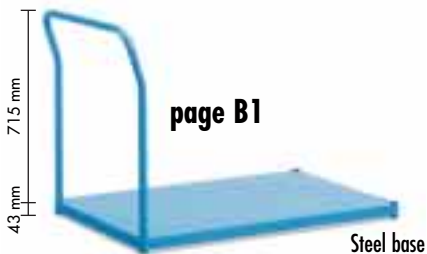

MODULAR TROLLEYS

Order no. Trolley suitable for wheels Ø	Dimensions mm
100-125-150 mm F CE 0006 03 04	950x525x758h

Trolley including:

- 1 side frame with handle order no. F CE 1010 00 04
- 2 plastic plugs order no. C MV 08 002
- 1 base with wooden plate order no. F CE G006 00 04 suitable for wheels Ø 100 - 125 - 150 mm

Order no. Trolley suitable for wheels Ø	Dimensions mm
160-200 mm F CE 0106 03 04	1135x700x758h

Trolley including:

- 1 side frame with handle order no. F CE 1015 00 04
- 2 plastic plugs order no. C MV 08 002
- 1 base with wooden plate order no. F CE N106 00 04 suitable for wheels Ø 160 - 200 mm

Order no. Trolley suitable for wheels Ø	Dimensions mm
160-200 mm F CE 0256 03 04	1420x825x758h

Trolley including:

- 1 side frame with handle order no. F CE 1020 00 04
- 2 plastic plugs order no. C MV 08 002
- 1 base with wooden plate order no. F CE N256 00 04 suitable for wheels Ø 160 - 200 mm

Order no. Trolley suitable for wheels Ø	Dimensions mm
100-125-150 mm F CE 0005 03 04	950x525x758h

Trolley including:

- 1 side frame with handle order no. F CE 1010 00 04
- 2 plastic plugs order no. C MV 08 002
- 1 base with steel plate order no. F CE G005 00 04 suitable for wheels Ø 100 - 125 - 150 mm