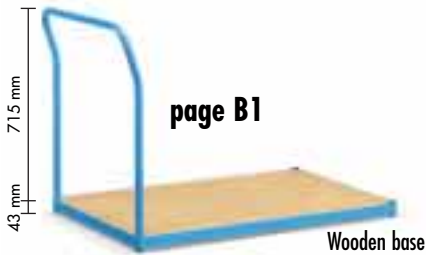

MODULAR TROLLEYS

Order no. Trolley suitable for wheels Ø	Dimensions mm
100-125-150 mm F CE 0006 03 04	950x525x758h

Trolley including:

- 1 side frame with handle order no. F CE 1010 00 04
- 2 plastic plugs order no. C MV 08 002
- 1 base with wooden plate order no. F CE G006 00 04 suitable for wheels Ø 100 - 125 - 150 mm

Order no. Trolley suitable for wheels Ø	Dimensions mm
160-200 mm F CE 0106 03 04	1135x700x758h

Trolley including:

- 1 side frame with handle order no. F CE 1015 00 04
- 2 plastic plugs order no. C MV 08 002
- 1 base with wooden plate order no. F CE N106 00 04 suitable for wheels Ø 160 - 200 mm

Order no. Trolley suitable for wheels Ø	Dimensions mm
160-200 mm F CE 0256 03 04	1420x825x758h

Trolley including:

- 1 side frame with handle order no. F CE 1020 00 04
- 2 plastic plugs order no. C MV 08 002
- 1 base with wooden plate order no. F CE N256 00 04 suitable for wheels Ø 160 - 200 mm

Order no. Trolley suitable for wheels Ø	Dimensions mm
100-125-150 mm F CE 0005 03 04	950x525x758h

Trolley including:

- 1 side frame with handle order no. F CE 1010 00 04
- 2 plastic plugs order no. C MV 08 002
- 1 base with steel plate order no. F CE G005 00 04 suitable for wheels Ø 100 - 125 - 150 mm