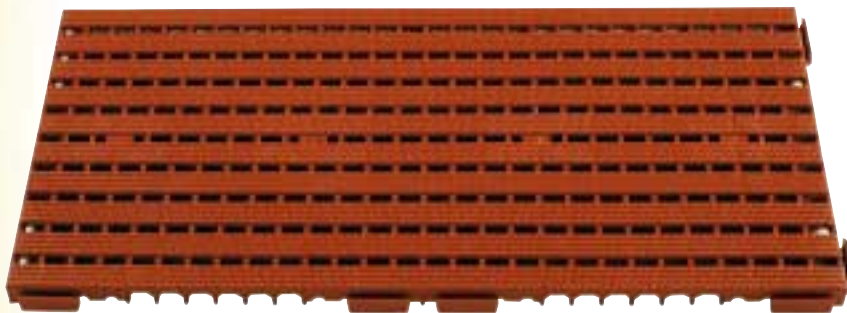

NON-SLIP MATTING

mats available in

edging and corner piece available in

06 brick red

01 grey

05 yellow

Art. F PX 1541 00 01
grey
Solid non-slip matting
Dim: mm 800x400x25h

Art. F PX 1541 00 06
brick red

Art. F PX 2541 00 01
grey
Perforated non-slip matting
Dim: mm 800x400x25h

Art. F PX 2541 00 06
brick red

Art. F PX 0241 00 05
yellow
Edging piece
Dim: mm 400x120

Art. F PX 0741 00 05
yellow
Corner piece
Dim: mm 120x120