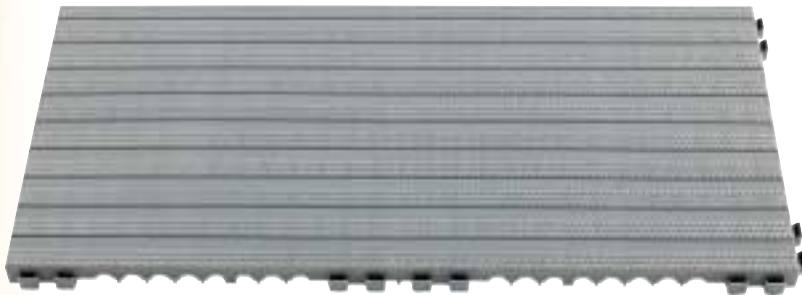

NON-SLIP MATTING

mats available in

edging and corner piece available in

06 brick red

01 grey

05 yellow

Art. F PX 1541 00 01
grey
Solid non-slip matting
Dim: mm 800x400x25h

Art. F PX 1541 00 06
brick red

Art. F PX 2541 00 01
grey
Perforated non-slip matting
Dim: mm 800x400x25h

Art. F PX 2541 00 06
brick red

Art. F PX 0241 00 05
yellow
Edging piece
Dim: mm 400x120

Art. F PX 0741 00 05
yellow
Corner piece
Dim: mm 120x120