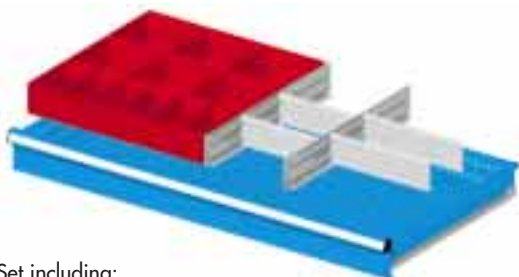

\* For front heights.

Partitioning material

STORAGE CABINETS

Set including:  
 4 Slotted partitions 455 mm  
 4 Plain partitions 149 mm

*	mm	Order no.	
	100	F FH 0200 01 00	

Set including:  
 5 Slotted partitions 455 mm  
 10 Plain partitions 149 mm

*	mm	Order no.	
	100	F FH 0200 02 00	

Set including:  
 2 Slotted partitions 455 mm  
 2 Plain partitions 200 mm  
 2 Plain partitions 251 mm  
 6 Plastic boxes 150x75 mm  
 6 Plastic boxes 150x150 mm

*	mm	Order no.	
	100	F FH 0200 03 00	