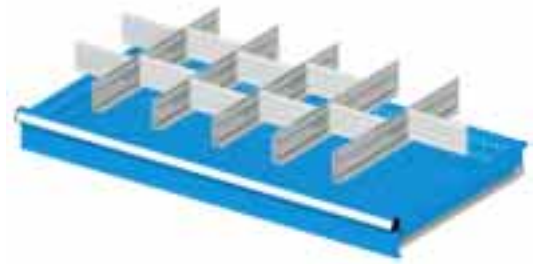

\* For front heights.

Partitioning material

STORAGE CABINETS

Set including:  
 4 Slotted partitions 455 mm  
 4 Plain partitions 149 mm

*	mm	Order no.	
	100	F FH 0200 01 00	

Set including:  
 5 Slotted partitions 455 mm  
 10 Plain partitions 149 mm

*	mm	Order no.	
	100	F FH 0200 02 00	

Set including:  
 2 Slotted partitions 455 mm  
 2 Plain partitions 200 mm  
 2 Plain partitions 251 mm  
 6 Plastic boxes 150x75 mm  
 6 Plastic boxes 150x150 mm

*	mm	Order no.	
	100	F FH 0200 03 00	