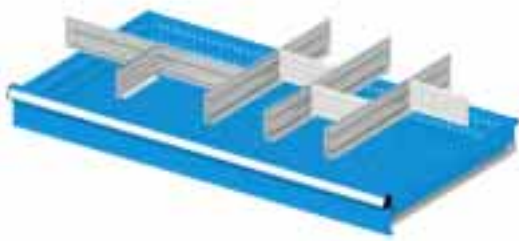

- Set including:  
 1 Slotted partition 455 mm  
 1 Plain partition 166 mm  
 3 Plastic boxes 150x75 mm  
 3 Plastic boxes 150x150 mm

*	mm	Order no.
	100	F FH 0050 06 00

- Set including:  
 1 Slotted partition 455 mm  
 4 Plastic boxes 150x75 mm  
 4 Plastic boxes 150x150 mm

*	mm	Order no.
	100	F FH 0050 07 00

- Set including:  
 3 Plastic boxes 150x75 mm  
 6 Plastic boxes 150x150 mm

*	mm	Order no.
	100	F FH 0050 08 00

- Set including:  
 15 Plastic boxes 150x75 mm

*	mm	Order no.
	100	F FH 0050 09 00

\* For front heights.

Partitioning material

STORAGE CABINETS

Set including:  
 4 Slotted partitions 455 mm  
 4 Plain partitions 149 mm

*	mm	Order no.	
	100	F FH 0200 01 00	

Set including:  
 5 Slotted partitions 455 mm  
 10 Plain partitions 149 mm