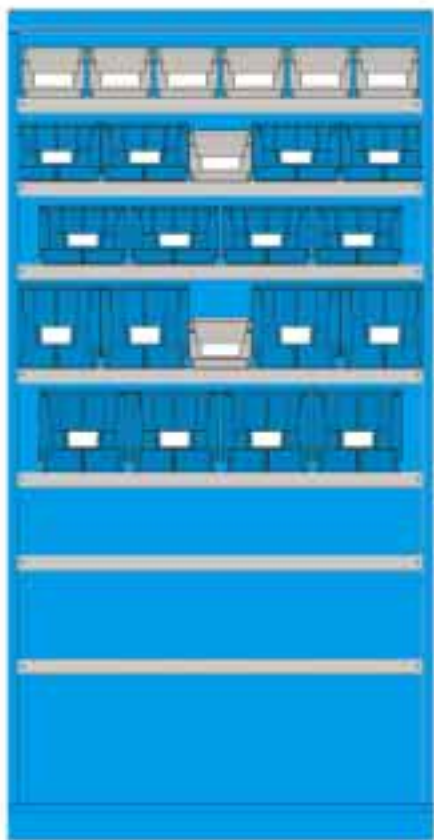

Distances between shelves

STORAGE CABINETS

Cabinet usable height: 1850 mm

175 mm no. 6 containers size 2  
 200 mm no. 4 containers size 3A2 + no. 1 size 2  
 200 mm no. 4 containers size 3A2  
 250 mm no. 4 containers size 3 + no. 1 size 2  
 250 mm no. 4 containers size 3

456 mm Perforated panel 988x456x13 mm  
 456 mm Perforated panel 988x456x13 mm  
 456 mm Perforated panel 988x456x13 mm  
 456 mm Perforated panel 988x456x13 mm

Order no. F AA 1302 03 08

Order no. F AA 1302 03 08

Order no. F AA 1302 03 08

Order no. F AA 1302 03 08

Cabinet with polycarbonate doors dim. 1023x400x2000 mm h Ral 7035.  
 Complete with 4 adjustable galvanised shelves.