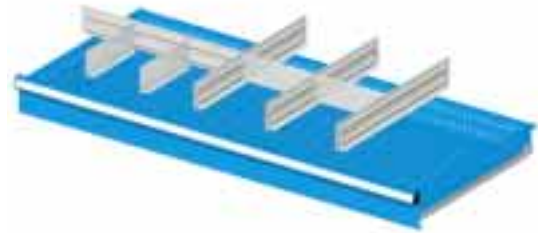

Set including:
18 Plastic boxes 150x75 mm

*	mm	Order no.
	100	F FH 0100 09 00

* For front heights.

Partitioning material

STORAGE CABINETS

Set including:
3 Slotted partitions 455 mm

*	mm	Order no.	
	100	F FH 0250 01 00	

Set including:
4 Slotted partitions 455 mm
4 Plain partitions 200 mm

*	mm	Order no.	
	100	F FH 0250 02 00	

Set including:
3 Slotted partitions 455 mm
1 Slotted partition 600 mm
3 Plain partitions 149 mm
2 Plain partitions 166 mm
2 Plain partitions 302 mm

*	mm	Order no.	
	100	F FH 0250 03 00	

Set including:
3 Slotted partitions 455 mm
1 Plain partition 166 mm
3 Plain partitions 302 mm

*	mm	Order no.	
	100	F FH 0250 04 00	

Set including:
1 Slotted partition 455 mm
14 Plastic boxes 150x75 mm
14 Plastic boxes 150x150 mm