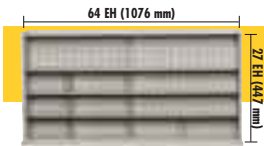

Set including:
3 Slotted partitions 455 mm
3 Plain partitions 115 mm
1 Plain partition 98 mm

*	mm	Order no.
	100	F FH 0100 05 00

Set including:
1 Slotted partition 455 mm
1 Plain partition 149 mm
4 Plastic boxes 150x75 mm
4 Plastic boxes 150x150 mm

*	mm	Order no.
	100	F FH 0100 06 00

Set including:
9 Plastic boxes 150x150 mm

*	mm	Order no.
	100	F FH 0100 07 00

Set including:
6 Plastic boxes 150x75 mm
6 Plastic boxes 150x150 mm

*	mm	Order no.
	100	F FH 0100 08 00

Set including:
18 Plastic boxes 150x75 mm

*	mm	Order no.
	100	F FH 0100 09 00

* For front heights.

Partitioning material

STORAGE CABINETS

Set including:
3 Slotted partitions 455 mm

*	mm	Order no.	
	100	F FH 0250 01 00	

Set including:
4 Slotted partitions 455 mm
4 Plain partitions 200 mm

*	mm	Order no.	
	100	F FH 0250 02 00	

Set including:
3 Slotted partitions 455 mm
1 Slotted partition 600 mm
3 Plain partitions 149 mm
2 Plain partitions 166 mm
2 Plain partitions 302 mm