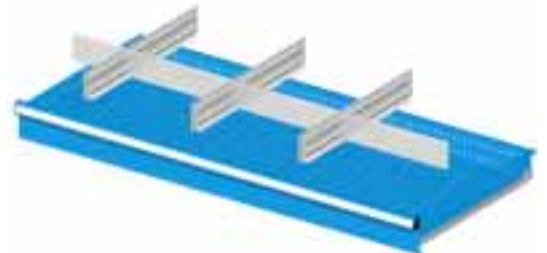

Set including:
3 Slotted partitions 455 mm
1 Plain partition 166 mm
3 Plain partitions 302 mm

*	mm	Order no.	
	100	F FH 0250 04 00