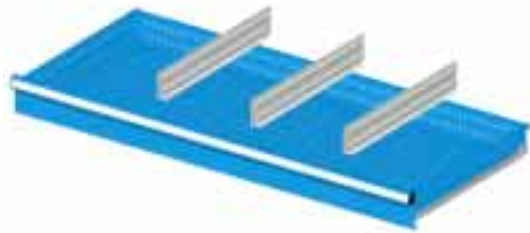

Set including:
18 Plastic boxes 150x75 mm

*	mm	Order no.
	100	F FH 0100 09 00

* For front heights.

Partitioning material

STORAGE CABINETS

Set including:
3 Slotted partitions 455 mm

*	mm	Order no.	
	100	F FH 0250 01 00	

Set including:
4 Slotted partitions 455 mm
4 Plain partitions 200 mm

*	mm	Order no.	
	100	F FH 0250 02 00	

Set including:
3 Slotted partitions 455 mm
1 Slotted partition 600 mm
3 Plain partitions 149 mm
2 Plain partitions 166 mm
2 Plain partitions 302 mm