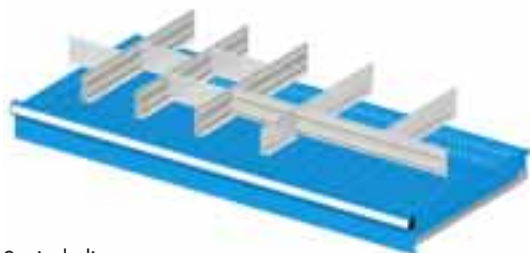

Set including:
18 Plastic boxes 150x75 mm

*	mm	Order no.
	100	F FH 0100 09 00

* For front heights.

Partitioning material

STORAGE CABINETS

Set including:
3 Slotted partitions 455 mm

*	mm	Order no.	
	100	F FH 0250 01 00	

Set including:
4 Slotted partitions 455 mm
4 Plain partitions 200 mm

*	mm	Order no.	
	100	F FH 0250 02 00	

Set including:
3 Slotted partitions 455 mm
1 Slotted partition 600 mm
3 Plain partitions 149 mm
2 Plain partitions 166 mm
2 Plain partitions 302 mm