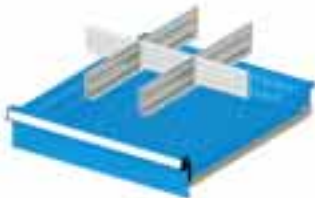

Partitioning material

Set including:
1 Slotted partitions 455 mm

*	mm	Order no.
	100	F FH 0100 01 00

Set including:
1 Slotted partitions 455 mm
1 Plain partition 200 mm
1 Plain partition 251 mm

*	mm	Order no.
	100	F FH 0100 02 00

Set including:
2 Slotted partitions 455 mm
3 Plain partitions 149 mm

*	mm	Order no.
	100	F FH 0100 04 00

Set including:
2 Slotted partitions 455 mm
3 Plain partitions 149 mm

*	mm	Order no.
	100	F FH 0100 04 00

Set including:
3 Slotted partitions 455 mm
3 Plain partitions 115 mm
1 Plain partition 98 mm

*	mm	Order no.
	100	F FH 0100 05 00

Set including:
1 Slotted partition 455 mm
1 Plain partition 149 mm
4 Plastic boxes 150x75 mm
4 Plastic boxes 150x150 mm