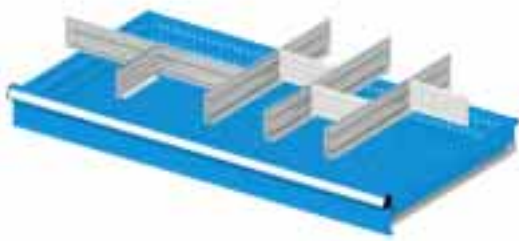

- Set including:
 1 Slotted partition 455 mm
 1 Plain partition 166 mm
 3 Plastic boxes 150x75 mm
 3 Plastic boxes 150x150 mm

*	mm	Order no.
	100	F FH 0050 06 00

- Set including:
 1 Slotted partition 455 mm
 4 Plastic boxes 150x75 mm
 4 Plastic boxes 150x150 mm

*	mm	Order no.
	100	F FH 0050 07 00

- Set including:
 3 Plastic boxes 150x75 mm
 6 Plastic boxes 150x150 mm

*	mm	Order no.
	100	F FH 0050 08 00

- Set including:
 15 Plastic boxes 150x75 mm

*	mm	Order no.
	100	F FH 0050 09 00

* For front heights.

Partitioning material

STORAGE CABINETS

Set including:
 4 Slotted partitions 455 mm
 4 Plain partitions 149 mm

*	mm	Order no.	
	100	F FH 0200 01 00	

Set including:
 5 Slotted partitions 455 mm
 10 Plain partitions 149 mm