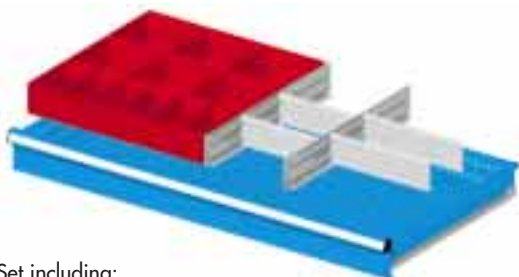

* For front heights.

Partitioning material

STORAGE CABINETS

Set including:
 4 Slotted partitions 455 mm
 4 Plain partitions 149 mm

*	mm	Order no.	
	100	F FH 0200 01 00	

Set including:
 5 Slotted partitions 455 mm
 10 Plain partitions 149 mm

*	mm	Order no.	
	100	F FH 0200 02 00	

Set including:
 2 Slotted partitions 455 mm
 2 Plain partitions 200 mm
 2 Plain partitions 251 mm
 6 Plastic boxes 150x75 mm
 6 Plastic boxes 150x150 mm

*	mm	Order no.	
	100	F FH 0200 03 00	