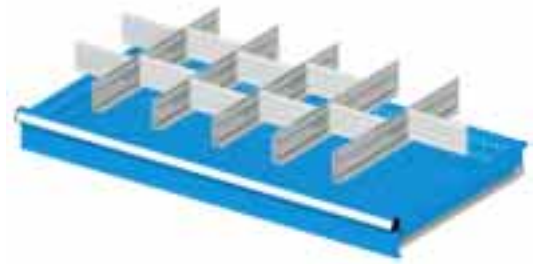

* For front heights.

Partitioning material

STORAGE CABINETS

Set including:
 4 Slotted partitions 455 mm
 4 Plain partitions 149 mm

*	mm	Order no.	
	100	F FH 0200 01 00	

Set including:
 5 Slotted partitions 455 mm
 10 Plain partitions 149 mm

*	mm	Order no.	
	100	F FH 0200 02 00	

Set including:
 2 Slotted partitions 455 mm
 2 Plain partitions 200 mm
 2 Plain partitions 251 mm
 6 Plastic boxes 150x75 mm
 6 Plastic boxes 150x150 mm

*	mm	Order no.	
	100	F FH 0200 03 00	