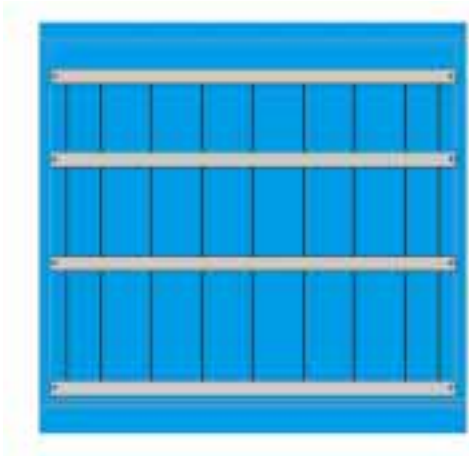

**Distances between shelves**

Cabinet usable height: 850 mm

- 150 mm no. 4 Multibox containers 160 mm  
no. 2 Multibox containers 120 mm
- 150 mm no. 1 Multibox container 160 mm  
no. 6 Multibox containers 120 mm
- 150 mm no. 5 Multibox containers 160 mm  
no. 1 Multibox container 120 mm
- 150 mm no. 4 Multibox containers 240 mm
- 150 mm Shelf dividers 100 mm h  
Order no. F ST 9250 00 99
- 50 mm Adjustable shelf

- 125 mm Pair of normal extension drawers
- 125 mm Pair of full extension drawers
- 100 mm Normal extension drawer
- 100 mm Full extension drawer
- 300 mm Frame for suspension folder  
DIN A4

- 200 mm Shelf panels  
Order no. F ST 9060 00 99
- 250 mm Shelf panels  
Order no. F ST 9065 00 99
- 300 mm Shelf panels  
Order no. F ST 9070 00 99
- 50 mm Adjustable shelf

- 200 mm no. 3 containers size 4A2
- 250 mm no. 3 containers size 4
- 350 mm no. 3 containers size 4A5

Distances between shelves

Shelf panels  
Order no.  
F ST 9075 00 99

Shelf panels  
Order no.  
F ST 9080 00 99

50 mm  
Adjustable shelf

Shelf panels  
Order no.  
F ST 9085 00 99

50 mm  
Adjustable shelf