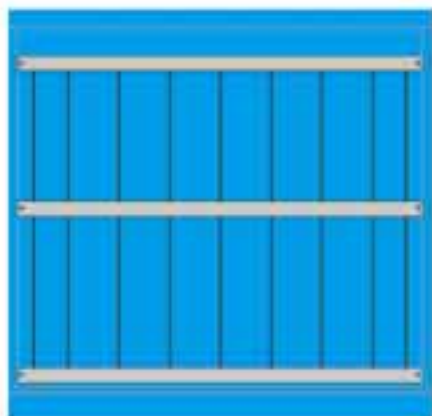

**Distances between shelves**

Cabinet usable height: 850 mm

- 150 mm no. 4 Multibox containers 160 mm  
no. 2 Multibox containers 120 mm
- 150 mm no. 1 Multibox container 160 mm  
no. 6 Multibox containers 120 mm
- 150 mm no. 5 Multibox containers 160 mm  
no. 1 Multibox container 120 mm
- 150 mm no. 4 Multibox containers 240 mm
- 150 mm Shelf dividers 100 mm h  
Order no. F ST 9250 00 99
- 50 mm Adjustable shelf

- 125 mm Pair of normal extension drawers
- 125 mm Pair of full extension drawers
- 100 mm Normal extension drawer
- 100 mm Full extension drawer
- 300 mm Frame for suspension folder  
DIN A4

- 200 mm Shelf panels  
Order no. F ST 9060 00 99
- 250 mm Shelf panels  
Order no. F ST 9065 00 99
- 300 mm Shelf panels  
Order no. F ST 9070 00 99
- 50 mm Adjustable shelf

- 200 mm no. 3 containers size 4A2
- 250 mm no. 3 containers size 4
- 350 mm no. 3 containers size 4A5

Distances between shelves

Shelf panels  
Order no.  
F ST 9075 00 99

Shelf panels  
Order no.  
F ST 9080 00 99