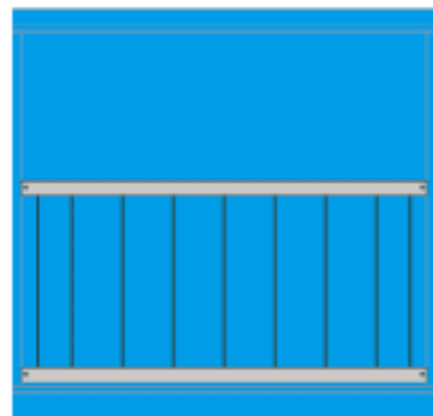

**Distances between shelves**

Cabinet usable height: 850 mm

- 150 mm no. 4 Multibox containers 160 mm  
no. 2 Multibox containers 120 mm
- 150 mm no. 1 Multibox container 160 mm  
no. 6 Multibox containers 120 mm
- 150 mm no. 5 Multibox containers 160 mm  
no. 1 Multibox container 120 mm
- 150 mm no. 4 Multibox containers 240 mm
- 150 mm Shelf dividers 100 mm h  
Order no. F ST 9250 00 99
- 50 mm Adjustable shelf

- 200 mm no. 3 containers size 4A2
- 250 mm no. 3 containers size 4
- 350 mm no. 3 containers size 4A5

Distances between shelves

Shelf panels  
Order no.  
F ST 9075 00 99

Shelf panels  
Order no.  
F ST 9080 00 99

50 mm  
Adjustable shelf

Shelf panels  
Order no.  
F ST 9085 00 99

50 mm  
Adjustable shelf