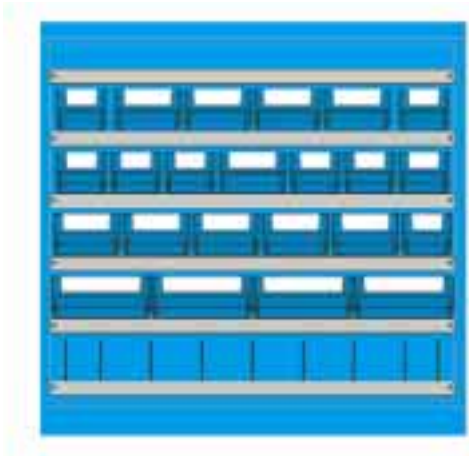

**Distances between shelves**

Cabinet usable height: 850 mm

- 150 mm no. 4 Multibox containers 160 mm  
no. 2 Multibox containers 120 mm
- 150 mm no. 1 Multibox container 160 mm  
no. 6 Multibox containers 120 mm
- 150 mm no. 5 Multibox containers 160 mm  
no. 1 Multibox container 120 mm
- 150 mm no. 4 Multibox containers 240 mm
- 150 mm Shelf dividers 100 mm h  
Order no. F ST 9250 00 99
- 50 mm Adjustable shelf

- 125 mm Pair of normal extension drawers
- 125 mm Pair of full extension drawers
- 100 mm Normal extension drawer
- 100 mm Full extension drawer
- 300 mm Frame for suspension folder  
DIN A4

- 200 mm Shelf panels  
Order no. F ST 9060 00 99
- 250 mm Shelf panels  
Order no. F ST 9065 00 99
- 300 mm Shelf panels  
Order no. F ST 9070 00 99
- 50 mm Adjustable shelf

- 200 mm no. 3 containers size 4A2
- 250 mm no. 3 containers size 4
- 350 mm no. 3 containers size 4A5

Distances between shelves

Shelf panels  
Order no.  
F ST 9075 00 99

Shelf panels  
Order no.  
F ST 9080 00 99