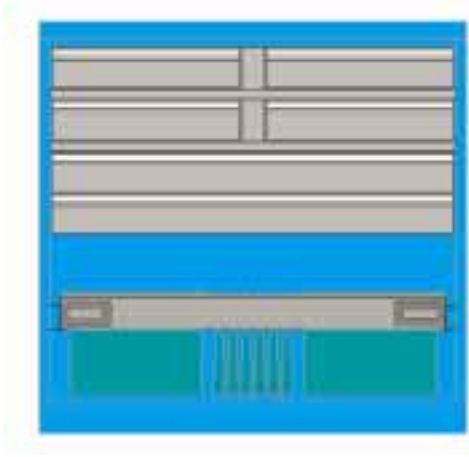

**Distances between shelves**

Cabinet usable height: 850 mm

- 150 mm no. 4 Multibox containers 160 mm  
no. 2 Multibox containers 120 mm
- 150 mm no. 1 Multibox container 160 mm  
no. 6 Multibox containers 120 mm
- 150 mm no. 5 Multibox containers 160 mm  
no. 1 Multibox container 120 mm
- 150 mm no. 4 Multibox containers 240 mm
- 150 mm Shelf dividers 100 mm h  
Order no. F ST 9250 00 99
- 50 mm Adjustable shelf

- 125 mm Pair of normal extension drawers
- 125 mm Pair of full extension drawers
- 100 mm Normal extension drawer
- 100 mm Full extension drawer
- 300 mm Frame for suspension folder  
DIN A4

- 200 mm Shelf panels  
Order no. F ST 9060 00 99
- 250 mm Shelf panels  
Order no. F ST 9065 00 99
- 300 mm Shelf panels  
Order no. F ST 9070 00 99
- 50 mm Adjustable shelf

- 200 mm no. 3 containers size 4A2
- 250 mm no. 3 containers size 4
- 350 mm no. 3 containers size 4A5

Distances between shelves

Shelf panels  
Order no.  
F ST 9075 00 99

Shelf panels  
Order no.  
F ST 9080 00 99