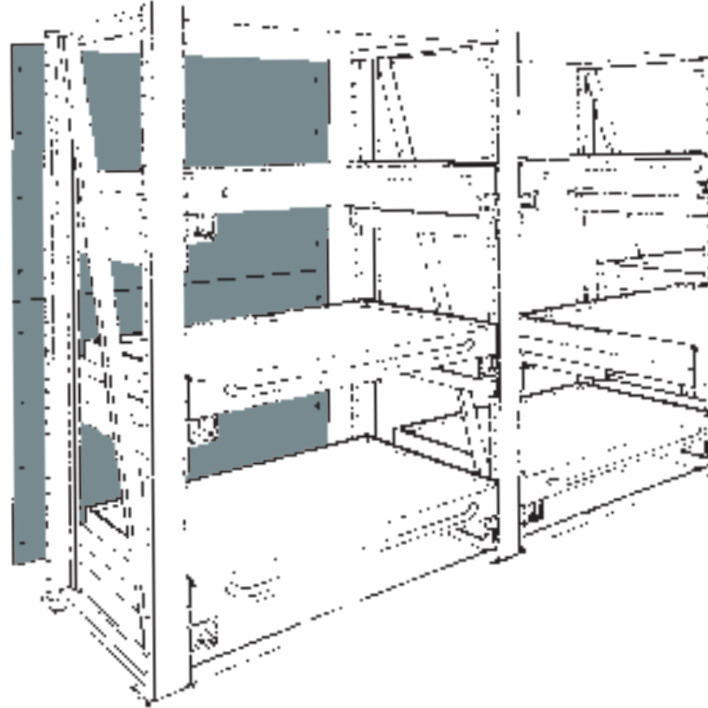

# BACK PANELS

Made from sheet steel and bolted to the uprights.

Bay width mm	Shelf height mm	Back panel required q.ty sections	For bays with normal extension shelves Order no. grey Ral 7000	For bays with full extension shelves Order no. grey Ral 7000
850	1510	1	–	F AR 1450 00 01
	2010	2	–	F AR 1460 00 01
	2210	2	–	F AR 1470 00 01
	2510	2	–	F AR 1480 00 01
	3010	2	–	F AR 1490 00 01
1050	1510	1	–	F AR 1500 00 01
	2010	2	–	F AR 1510 00 01
	2210	2	–	F AR 1520 00 01
	2510	2	–	F AR 1530 00 01
	3010	2	–	F AR 1540 00 01
1250	1510	1	F AR 1550 00 01	F AR 1550 00 01
	2010	2	F AR 1560 00 01	F AR 1560 00 01
	2210	2	F AR 1570 00 01	F AR 1570 00 01
	2510	2	F AR 1580 00 01	F AR 1580 00 01
	3010	2	F AR 1590 00 01	F AR 1590 00 01

Colour green Ral 6011 on request.  
Code: Order no. . . . . 02