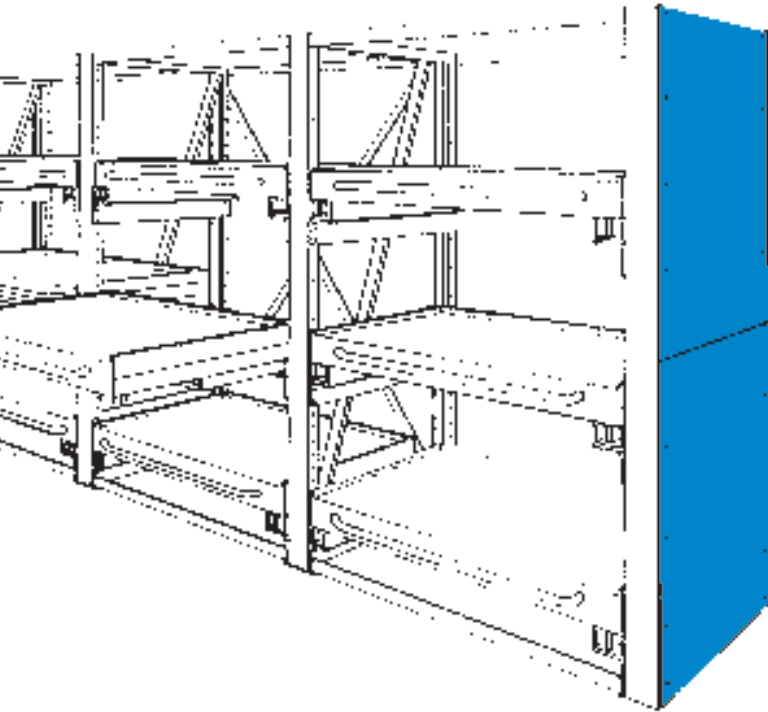

SIDE PANELS

Made from sheet steel
and bolted to the uprights.

Shelving depth mm	Shelving height mm	Side panels required q.ty of sections	Order no. blue Ral 5012
900	1510	1	F AR 1250 00 04
	2010	2	F AR 1260 00 04
	2210	2	F AR 1270 00 04
	2510	2	F AR 1280 00 04
	3010	2	F AR 1290 00 04
1100	1510	1	F AR 1300 00 04
	2010	2	F AR 1310 00 04
	2210	2	F AR 1320 00 04
	2510	2	F AR 1330 00 04
	3010	2	F AR 1340 00 04
1300	1510	1	F AR 1350 00 04
	2010	2	F AR 1360 00 04
	2210	2	F AR 1370 00 04
	2510	2	F AR 1380 00 04
	3010	2	F AR 1390 00 04

Colour green Ral 6011 on request.
Code: Order no. 02